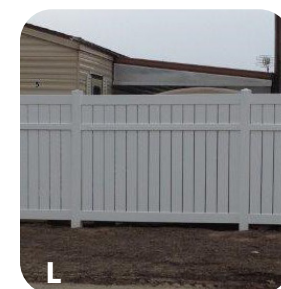

We offer a variety of styles and color options with no exposed fasteners, made here in Michigan. All of our fence styles are available in 8' sections and our gates are pre-assembled ensuring easy installation.

Shown: Peninsula Privacy Fence with Picket Top

River and Superior Options

Privacy

Available in 4', 5' 6' Heights

Privacy with Lattice Top

Available in 4', 5' 6' Heights

Privacy with Picket Top

Available in 4', 5' 6' Heights

Lakeshore Outdoor Living

lakeshoreoutdoorliving.com

(616) 662-0930 • info@lakeshoreoutdoorliving.com

5140 Chicago Drive, Hudsonville, MI 49426

Vinyl Fencing

Made in Michigan

Ranch Rail Options

- A) 3-Rail
Available in 48" height
- B) 2-Rail
Available in 36" height
- C) Cross-buck
Available in 50" height
- D) 4-Rail
Available in 60" height

Picket Fence Options

- E) Lakeshore
Available in 3', 50.5", 5' heights - 5' height includes a midrail
- F) Erie
Available in 3', 50.5", 5' heights - 5' height includes a midrail
- G) Bay
Available in 3', 4', 5' heights
- H) Mackinaw
Available in 36", 42", 48" heights
- I) Cascade Traditional
Available in 36", 42", 48" heights
- J) Cascade Victorian
Available in 36", 42", 48" heights