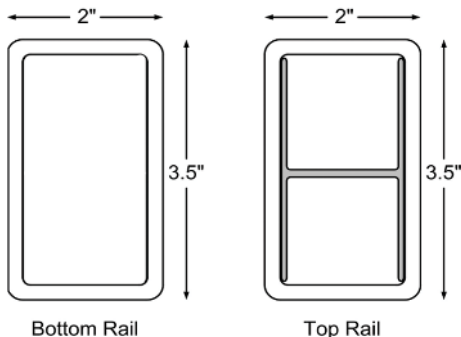

Railing Options

Dunes - Available in 4', 6' and 8' Lengths

Lighthouse - Available in 4', 6', 8' and 10' Lengths

Petoskey - Available in 4', 6' and 8' Lengths
 No aluminum on bottom rail, requires foot block support.

Marquette - Available in 4', 6', 8' and 10' Lengths
 No aluminum on bottom rail, requires foot block support.

Picket Options

Vinyl Square Pickets - Available in White, Tan and Khaki

Aluminum Pickets - Available in White, Bronze and Black