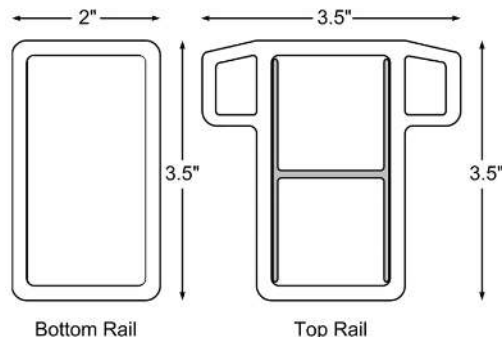

Railing Options

Dunes - Available in 4', 6' and 8' Lengths

Lighthouse - Available in 4', 6', 8' and 10' Lengths

Petoskey - Available in 4', 6' and 8' Lengths
 No aluminum on bottom rail, requires foot block support.

Marquette - Available in 4', 6', 8' and 10' Lengths
 No aluminum on bottom rail, requires foot block support.

Picket Options

Vinyl Square Pickets - Available in White, Tan and Khaki

Aluminum Pickets - Available in White, Bronze and Black