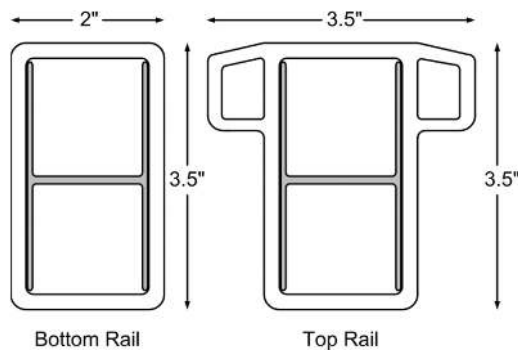

(616) 662-0930 • info@lakeshoreoutdoorliving.com

5140 Chicago Drive, Hudsonville, MI 49426

Vinyl Railing

Made in Michigan

Features and Benefits of Vinyl Railing

Limited Lifetime Warranty • Low-Maintenance • Custom Styles Available
 Gates Pre-Assembled • Many Style and Color Options • No Exposed Fasteners

Railing Options

Dunes - Available in 4', 6' and 8' Lengths

Lighthouse - Available in 4', 6', 8' and 10' Lengths

Petoskey - Available in 4', 6' and 8' Lengths
 No aluminum on bottom rail, requires foot block support.