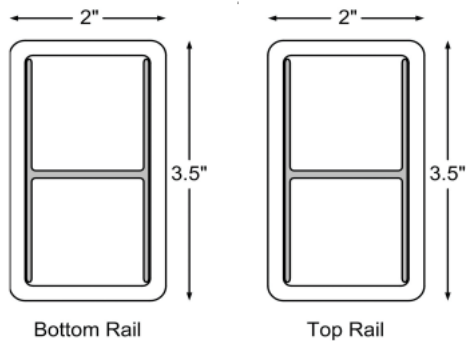

Railing Options

Dunes - Available in 4', 6' and 8' Lengths

Lighthouse - Available in 4', 6', 8' and 10' Lengths

Petoskey - Available in 4', 6' and 8' Lengths
 No aluminum on bottom rail, requires foot block support.