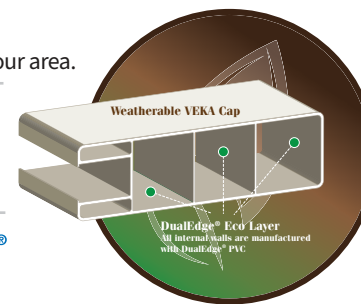

Available in four attractive colors, there are a multitude of color combinations for you to select from, especially when you include our standard solid colors white, khaki and almond. You can combine our Pinnacle program for even more possibilities.

Mother Nature's not the only one that can create lasting beauty

Signature Fence Features:

Designed to match seamlessly with VEKAdeck®, our Signature profiles are made of the same proven formula as our decking. Realize the comfort and beauty without the headaches that other materials present.

- ASA cap is uniquely formulated for darker colors
- Variegated extrusion simulates a non-repeating woodgrain pattern
- DualEdge recycled substrate reinforces VEKA's commitment to environmental responsibility
- Signature fence carries a 20-year limited warranty*
- See your local sales representative for a list of available styles and colors in your area.

VEKA Outdoor Living Products are designed to complement each other for a high-end, uniform look in your modern outdoor living spaces.

dualedge®
ECO LAYER EXTRUSION TECHNOLOGY

For over 20 years, VEKA North America has focused on its own initiatives by using in-house mixed color, pre-consumer, reclaimed PVC for agricultural post and rail as well as extruded packaging containers and liners. DualEdge® Eco Layer profiles are VEKA's solution to reclaimed

material into the marketplace. Select shapes are available to our fabricator base for the manufacture of PVC fence and rail. The dual layers consist of VEKA's standard, high-performance, weatherable PVC outer shell, along with our own in-house captured PVC substrate.

Espresso

Cayenne

Hazelnut

Storm