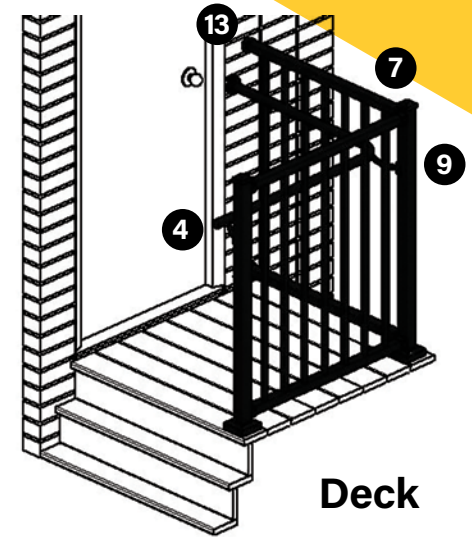

ADVANTAGES

- Easy to install on any surface
- A variety of handrail lengths and accessories allow for a customized handrail
- Perfect safety solution for both residential and commercial stairways, ramps, and decks
- Compatible with new or existing railing systems
- Finished with an advanced powder coating process for a color-fast appearance that lasts a lifetime
- Lifetime Limited Warranty

INSTALLATION EXAMPLES

Inside Corner Mount & 90° Elbow Detail