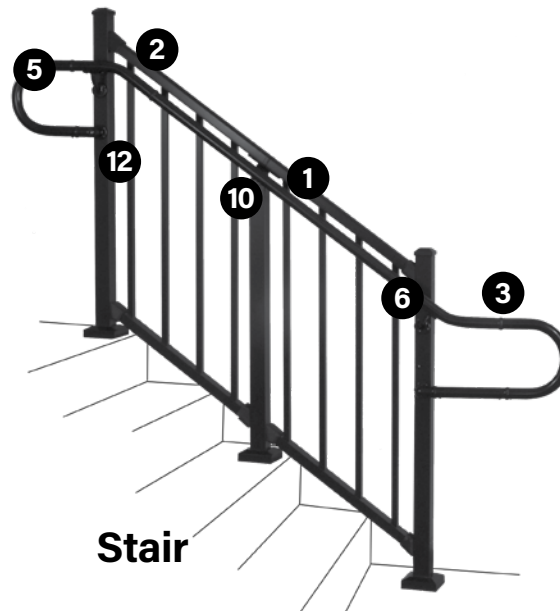

Westbury®
ALUMINUM RAILING

ADA CONTINUOUS HANDRAIL

**Digger
Specialties
Inc.**

Transforming the Outdoor Living Experience®

ADVANTAGES

- Easy to install on any surface
- A variety of handrail lengths and accessories allow for a customized handrail
- Perfect safety solution for both residential and commercial stairways, ramps, and decks
- Compatible with new or existing railing systems
- Finished with an advanced powder coating process for a color-fast appearance that lasts a lifetime
- Lifetime Limited Warranty

INSTALLATION EXAMPLES

Inside Corner Mount & 90° Elbow Detail

Extended Wall Mount Detail

90° Welded Elbow Detail