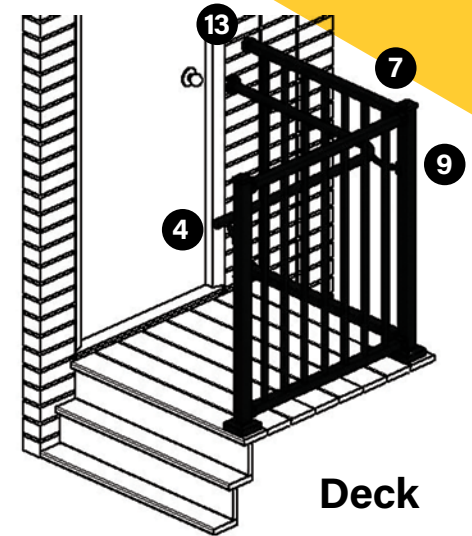

Westbury®
ALUMINUM RAILING

ADA CONTINUOUS HANDRAIL

**Digger
Specialties
Inc.**

Transforming the Outdoor Living Experience®

ADVANTAGES

- Easy to install on any surface
- A variety of handrail lengths and accessories allow for a customized handrail
- Perfect safety solution for both residential and commercial stairways, ramps, and decks
- Compatible with new or existing railing systems
- Finished with an advanced powder coating process for a color-fast appearance that lasts a lifetime
- Lifetime Limited Warranty

INSTALLATION EXAMPLES

Inside Corner Mount & 90° Elbow Detail

Extended Wall Mount Detail

90° Welded Elbow Detail