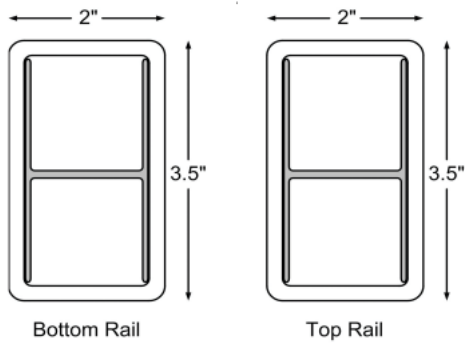

Railing Options

Dunes - Available in 4', 6' and 8' Lengths

Lighthouse - Available in 4', 6', 8' and 10' Lengths

Petoskey - Available in 4', 6' and 8' Lengths
 No aluminum on bottom rail, requires foot block support.