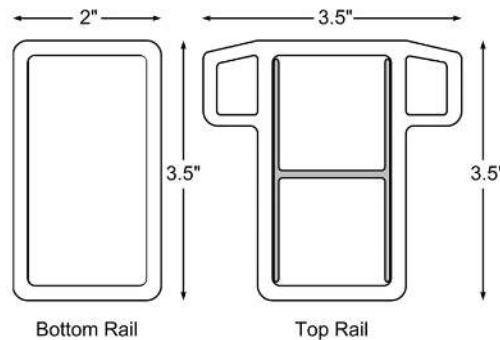

Railing Options

Dunes - Available in 4', 6' and 8' Lengths

Lighthouse - Available in 4', 6', 8' and 10' Lengths

Petoskey - Available in 4', 6' and 8' Lengths
 No aluminum on bottom rail, requires foot block support.

Marquette - Available in 4', 6', 8' and 10' Lengths
 No aluminum on bottom rail, requires foot block support.

Picket Options

Vinyl Square Pickets - Available in White, Tan and Khaki

Aluminum Pickets - Available in White, Bronze and Black