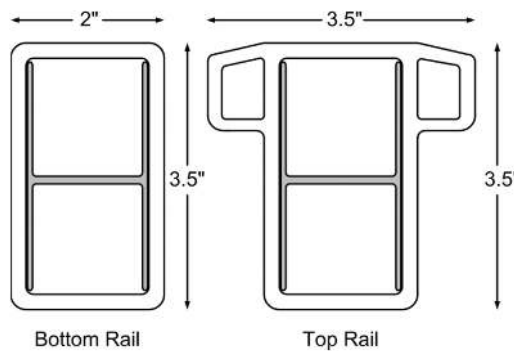

Railing Options

Dunes - Available in 4', 6' and 8' Lengths

Lighthouse - Available in 4', 6', 8' and 10' Lengths

Petoskey - Available in 4', 6' and 8' Lengths
 No aluminum on bottom rail, requires foot block support.