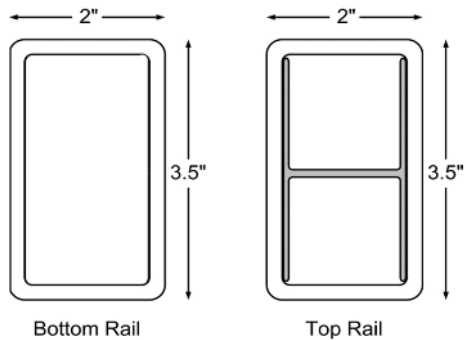

Railing Options

Dunes - Available in 4', 6' and 8' Lengths

Lighthouse - Available in 4', 6', 8' and 10' Lengths

Petoskey - Available in 4', 6' and 8' Lengths
 No aluminum on bottom rail, requires foot block support.

Marquette - Available in 4', 6', 8' and 10' Lengths
 No aluminum on bottom rail, requires foot block support.

Picket Options

Vinyl Square Pickets - Available in White, Tan and Khaki

Aluminum Pickets - Available in White, Bronze and Black