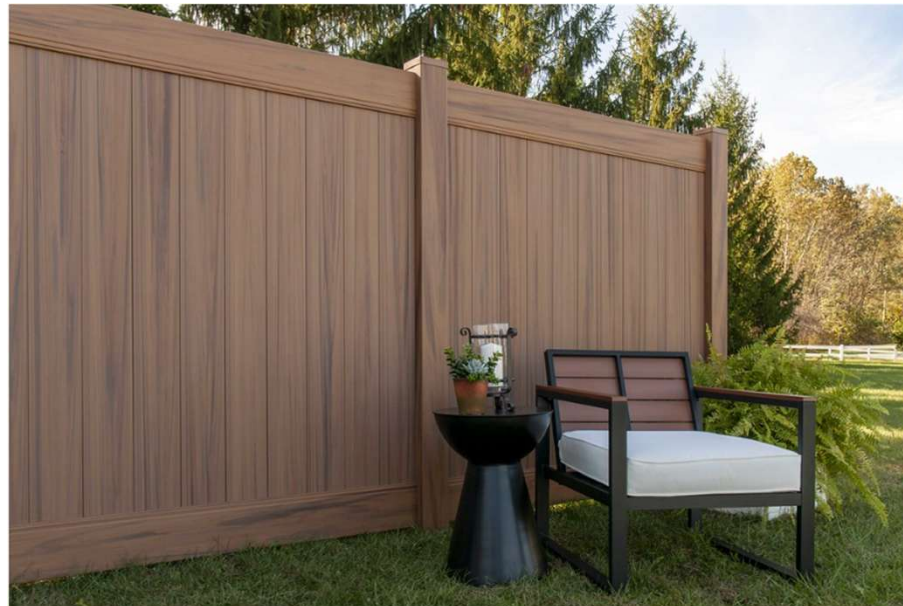

8620 Algoma Ave
Rockford, MI 49341
(616)662-0930

Privacy Selections

Post Color:

- ☐ White
- ☐ Tan
- ☐ Khaki
- ☐ Storm
- ☐ Espresso
- ☐ Hazelnut
- ☐ Cayenne
- ☐ Black
- ☐ Stone

Rail Color:

- ☐ White
- ☐ Tan
- ☐ Khaki
- ☐ Storm
- ☐ Espresso
- ☐ Hazelnut
- ☐ Cayenne
- ☐ Black
- ☐ Stone

Infill Color:

- ☐ White
- ☐ Tan
- ☐ Khaki
- ☐ Storm
- ☐ Espresso
- ☐ Hazelnut
- ☐ Cayenne
- ☐ Black
- ☐ Stone

Height:

- ☐ 3' H
- ☐ 4' H
- ☐ 5' H
- ☐ 6' H
- ☐ 7' H*
- ☐ 8' H*

*mid rail required